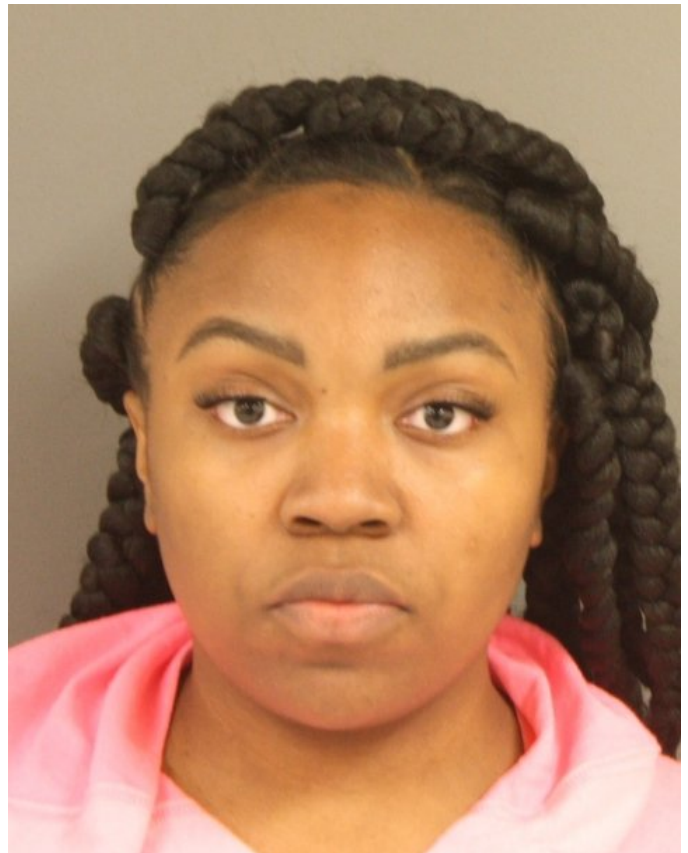

# Hinds County Sheriff's Office Arrest Report Gerverra Townsend

Gerverra Townsend was arrested on September 12, 2017 in Hinds County, Mississippi.

Charge No.	Description
#1	POSS C/S
#2	POSS OF MARIJ

Paid Advertisement

Remove Your Online Information

**Full Name:** Gerverra Townsend

**Arrest Date:** [September 12, 2017](#)

**Location:** [Hinds County, Mississippi](#)

**Gender:** Female

**Estimated Age:** 26

**Date Of Birth:** 02/03/1991

**Height:** 5' 0"

**Weight:** 170 lbs

**Race:** black

**Hair Color:** black

**Eye Color:** brown