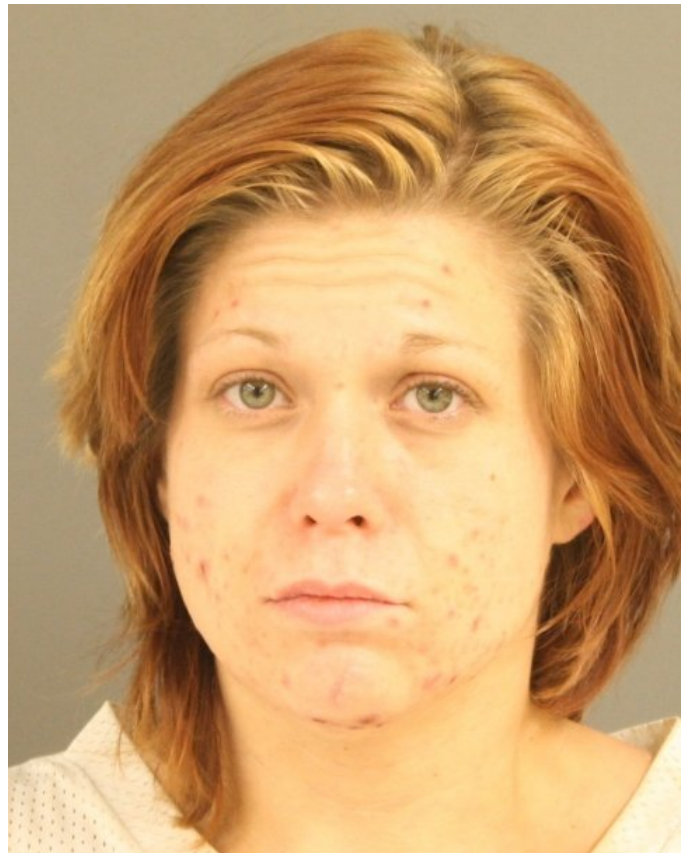

Hinds County Sheriff's Office Arrest Report

Anna Alise Reiff

Anna Reiff was arrested on September 12, 2017 in Hinds County, Mississippi.

Charge No.	Description
#1	DOMESTIC VIO

Paid Advertisement

Remove Your Online Information

Full Name: Anna Alise Reiff

Arrest Date: [September 12, 2017](#)

Location: [Hinds County, Mississippi](#)

Gender: Female

Estimated Age: 26

Date Of Birth: 06/01/1991

Height: 5' 5"

Weight: 135 lbs

Race: white

Hair Color: blond

Eye Color: grn