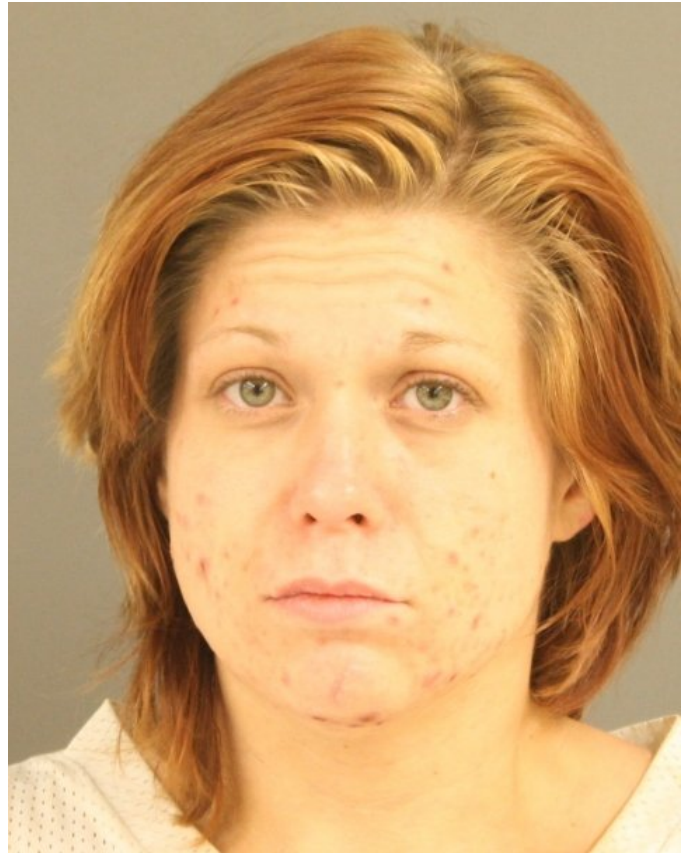

Hinds County Sheriff's Office Arrest Report

Anna Alise Reiff

Anna Reiff was arrested on September 12, 2017 in Hinds County, Mississippi.

Charge No.	Description
#1	DOMESTIC VIO

Paid Advertisement

Remove Your Online Information

Full Name: Anna Alise Reiff

Arrest Date: [September 12, 2017](#)

Location: [Hinds County, Mississippi](#)

Gender: Female

Estimated Age: 26

Date Of Birth: 06/01/1991

Height: 5' 5"

Weight: 135 lbs

Race: white

Hair Color: blond

Eye Color: grn