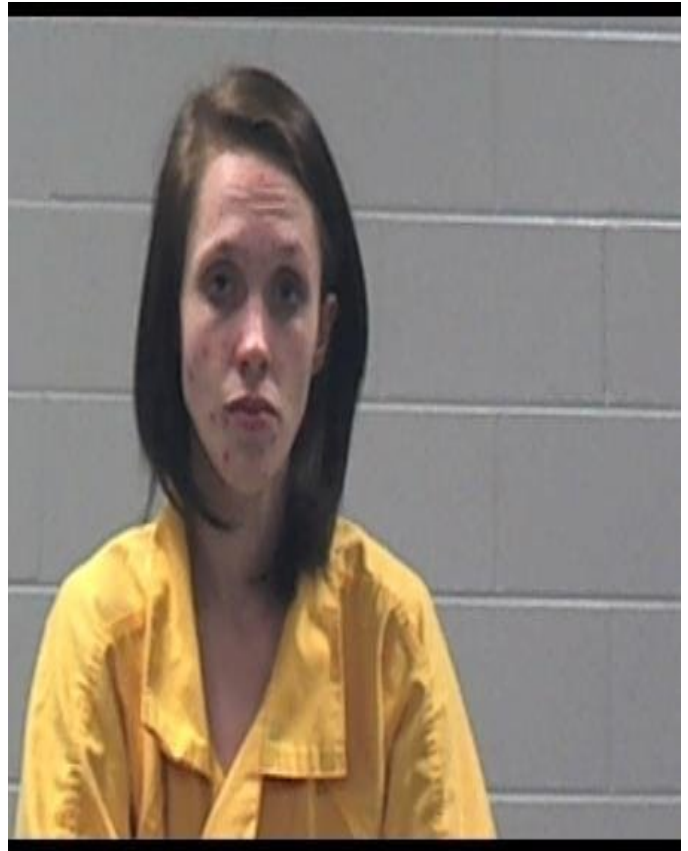

# Jackson County Sheriff's Office Arrest Report Rebecca Marie Winbourne

Rebecca Winbourne was arrested on February 15, 2017 in Jackson County, Mississippi. Winbourne appears to have been arrested at least 1 other time(s), as detailed below.

Charge No.	Description
#1	GRAND LARCENY-MORE THAN \$1000.00

Paid Advertisement

Remove Your Online Information

**Full Name:** Rebecca Marie Winbourne

**Arrest Date:** [February 15, 2017](#)

**Location:** [Jackson County, Mississippi](#)

**Gender:** Female

**Estimated Age:** 23

**Date Of Birth:** -

**Height:** 5' 7"

**Weight:** 135 lbs

**Race:** white

**Eye Color:** green eyes

**Possible Other Arrests:** [April 12, 2017](#) (OLD FINES)