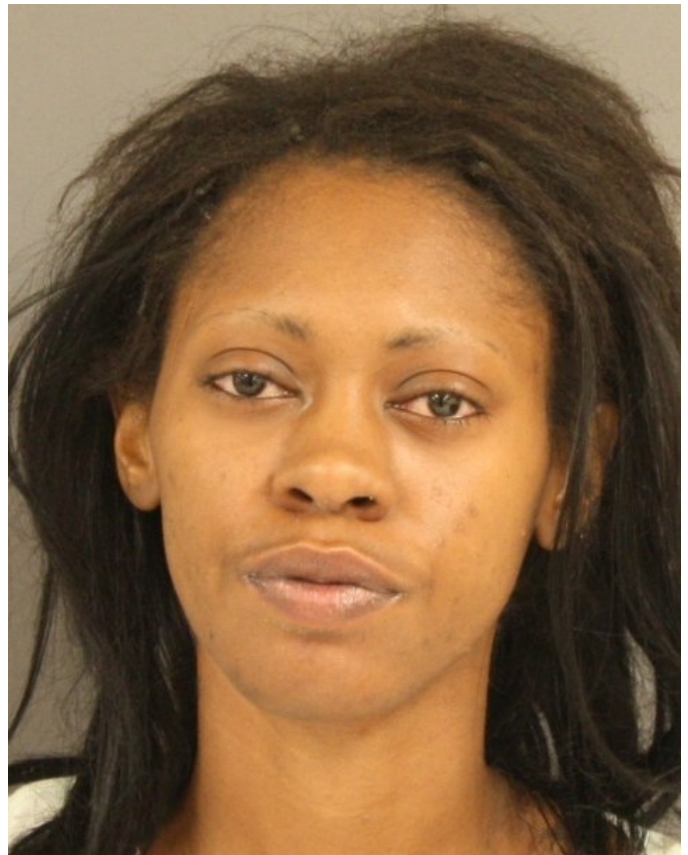

Hinds County Sheriff's Office Arrest Report

Crystal Lashunda Thompson

Crystal Thompson was arrested on September 5, 2016 in Hinds County, Mississippi.

Charge No.	Description
#1	SIMP ASSAULT-DOMES
#2	POSS OF MARIJUANA
#3	DOMESTIC VIO

Paid Advertisement

Remove Your Online Information

Full Name: Crystal Lashunda Thompson
Arrest Date: [September 5, 2016](#)
Location: [Hinds County, Mississippi](#)
Gender: Female
Estimated Age: 26
Date Of Birth: 03/29/1990
Height: 5' 4"
Weight: 110 lbs
Race: black
Hair Color: brown
Eye Color: brown